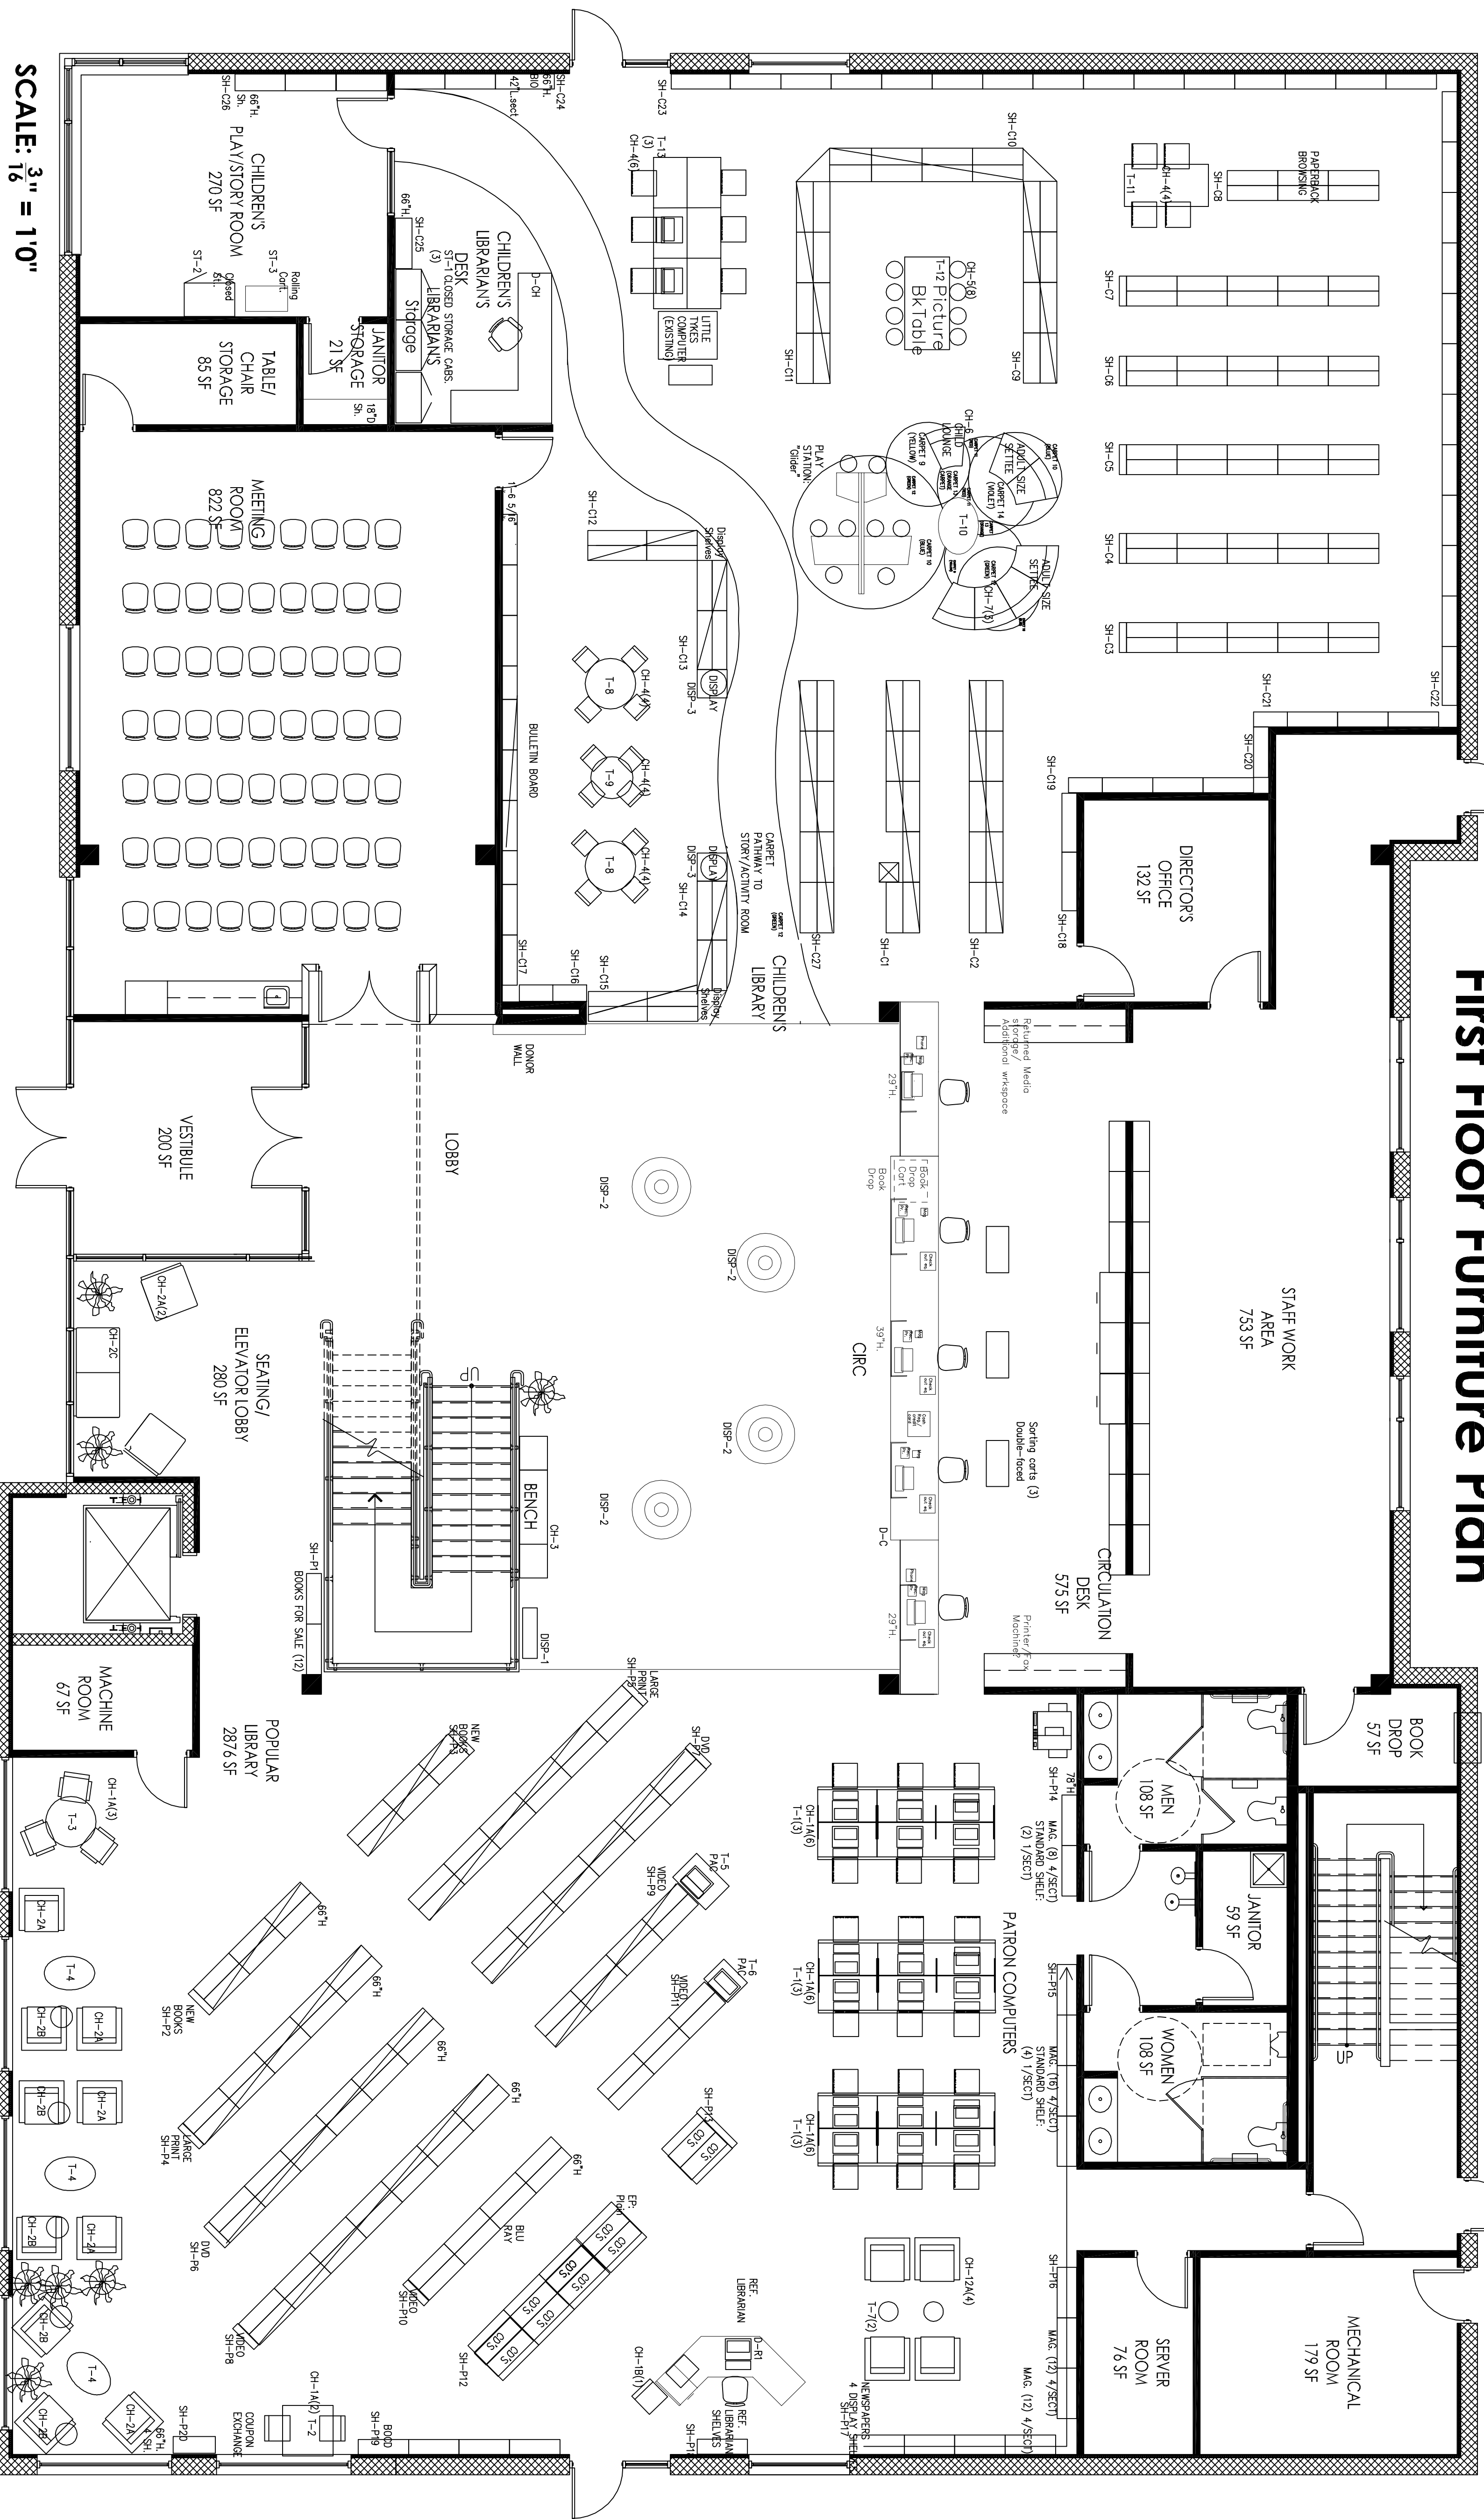

Gates Public Library

First Floor Furniture Plan

SCALE: 3/16" = 1'0"